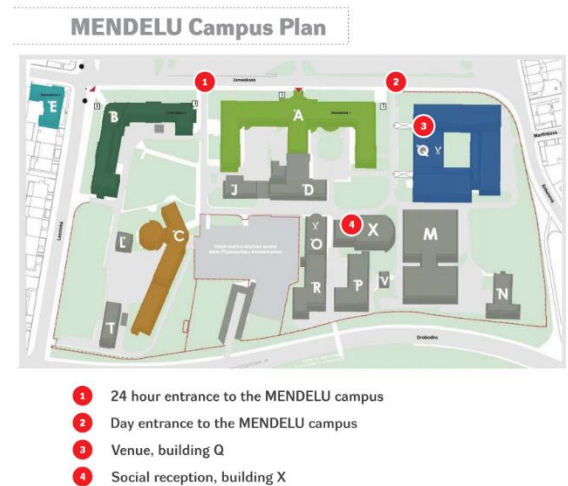

Practical Information

Venue

The conference takes place on the campus of Mendel University in Brno at the Faculty of Business and Economics, building Q.

[See the map.](#)

Address: Zemedelska 1665/1, 613 00 Brno, Czech Republic

Accommodation recommendations

The Academy Hall

The Academy Hall is situated in the university building “Z”, in the city district called Černá Pole. The hall is 1 km far from the university (2 tram stops). It is in walking distance from the university and about 20-25 min by tram to the city centre where the bus terminal is located as well. See the [map](#).

Apartment Belveder Brno

Apartment is situated in a historical building, ca. 5 min walking to the faculty, 20 min walking to the city centre, in front of a bus stop. See the [map](#).

Vila Schodová

Easy accommodation in a villa close to Luzanky park – ca. 3 min walking to the faculty, around 20 min walking to the centre, on the top of famous street called Stairs street (going down directly to the park Luzanky). See the [map](#).